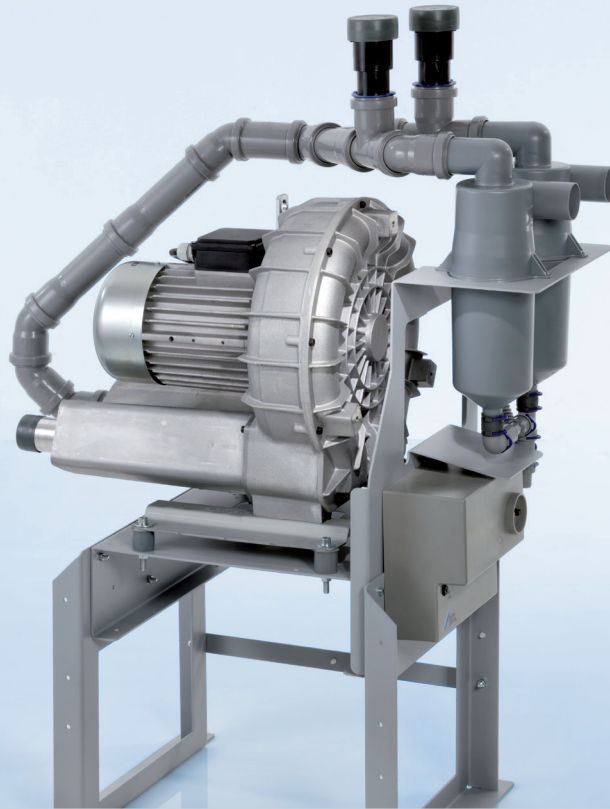

Suction unit V 2400 – High performance for 8 workstations

COMPRESSED AIR
SUCTION
IMAGING
DENTAL CARE
HYGIENE

The suction unit V 2400 is used with dry air suction systems.
The chief principle here is: short transport distances for aspirated substances, separation or separation combined with the treatment unit and dry, clean air passages for the suction unit.

- Enables supply for up to 14 treatment workstations
- Up to 8 workstations simultaneously
- Delivered ready-mounted on a floor-standing console
- 2 Condensate separators with preassembled control unit

Made in Germany

V 2400 from Dürr Dental – Suction supplied to perfection

The V-suction unit is suitable for use in dry air suction systems. The advantage is, that the suction unit can be set up in any suitable room whatsoever regardless of the actual supply lines present in the building (also upper or lower floors). The necessary air flow and vacuum are generated according to the bypass compression principle. A condensate separator is fitted to the V-suction unit on the vacuum-side, which serves to collect any condensate which might arise in the plumbing system, and then feeds this to the exterior of the building. An auxiliary air valve in the condensate separator protects the suction unit from overheating, and provides constant and even suction power.

All Dürr Dental dry air suction systems provide the characteristic properties of rapid response, fault-free robustness under continuous operation as well as flexibility where installation conditions are concerned.