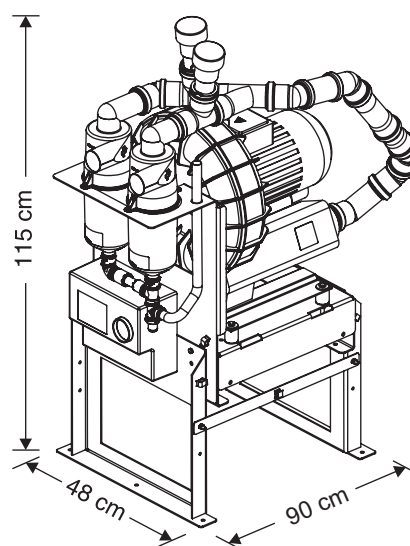

Performance of the V 2400 with 130 mbar at 2400 l/min

Special accessories

- Muffler for exhaust air
- Exhaust air bacterial filter
- Filter inserts

	V 2400
Voltage	400 (3~)
Frequency (Hz)	50 / 60
Electrical output (kW)	2.6 / 3.5
Current consumption (A)	5.0 / 6.0
Dimensions (H x B x D)	115 x 90 x 48
Weight (kg)	65
Fusing (AT)	16
Medical product class	IIa