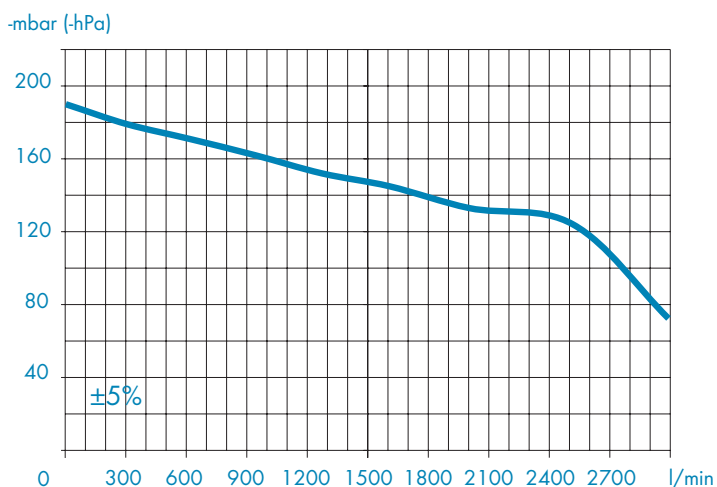

V 2400 from Dürr Dental – Suction supplied to perfection

The V-suction unit is suitable for use in dry air suction systems. The advantage is, that the suction unit can be set up in any suitable room whatsoever regardless of the actual supply lines present in the building (also upper or lower floors). The necessary air flow and vacuum are generated according to the bypass compression principle. A condensate separator is fitted to the V-suction unit on the vacuum-side, which serves to collect any condensate which might arise in the plumbing system, and then feeds this to the exterior of the building. An auxiliary air valve in the condensate separator protects the suction unit from overheating, and provides constant and even suction power.

All Dürr Dental dry air suction systems provide the characteristic properties of rapid response, fault-free robustness under continuous operation as well as flexibility where installation conditions are concerned.

Performance of the V 2400 with 130 mbar at 2400 l/min

Special accessories

- Muffler for exhaust air
- Exhaust air bacterial filter
- Filter inserts

	V 2400
Voltage	400 (3~)
Frequency (Hz)	50 / 60
Electrical output (kW)	2.6 / 3.5
Current consumption (A)	5.0 / 6.0
Dimensions (H x B x D)	115 x 90 x 48
Weight (kg)	65
Fusing (AT)	16
Medical product class	IIa